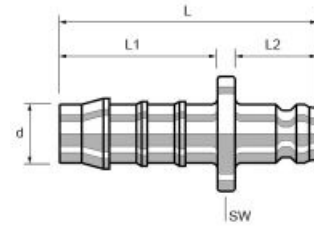

Product Code:	12081650006
Name:	Plug - Hose Connector
Application:	Air and water lines
Material:	Acetal resin
Colour:	Red
Hose Inner Diameter:	10 mm
Temperature Range:	-20 °C up to +110 °C (-5 °F up to +230 °F) - subject to application.
Working Pressure:	Up to 14 bar (200 psi)
Carton Quantity:	400

SW:	17 mm
D Small:	7.2 mm
L:	43 mm
L1:	26 mm
L2:	14 mm

System by © Signature-IT Ltd.